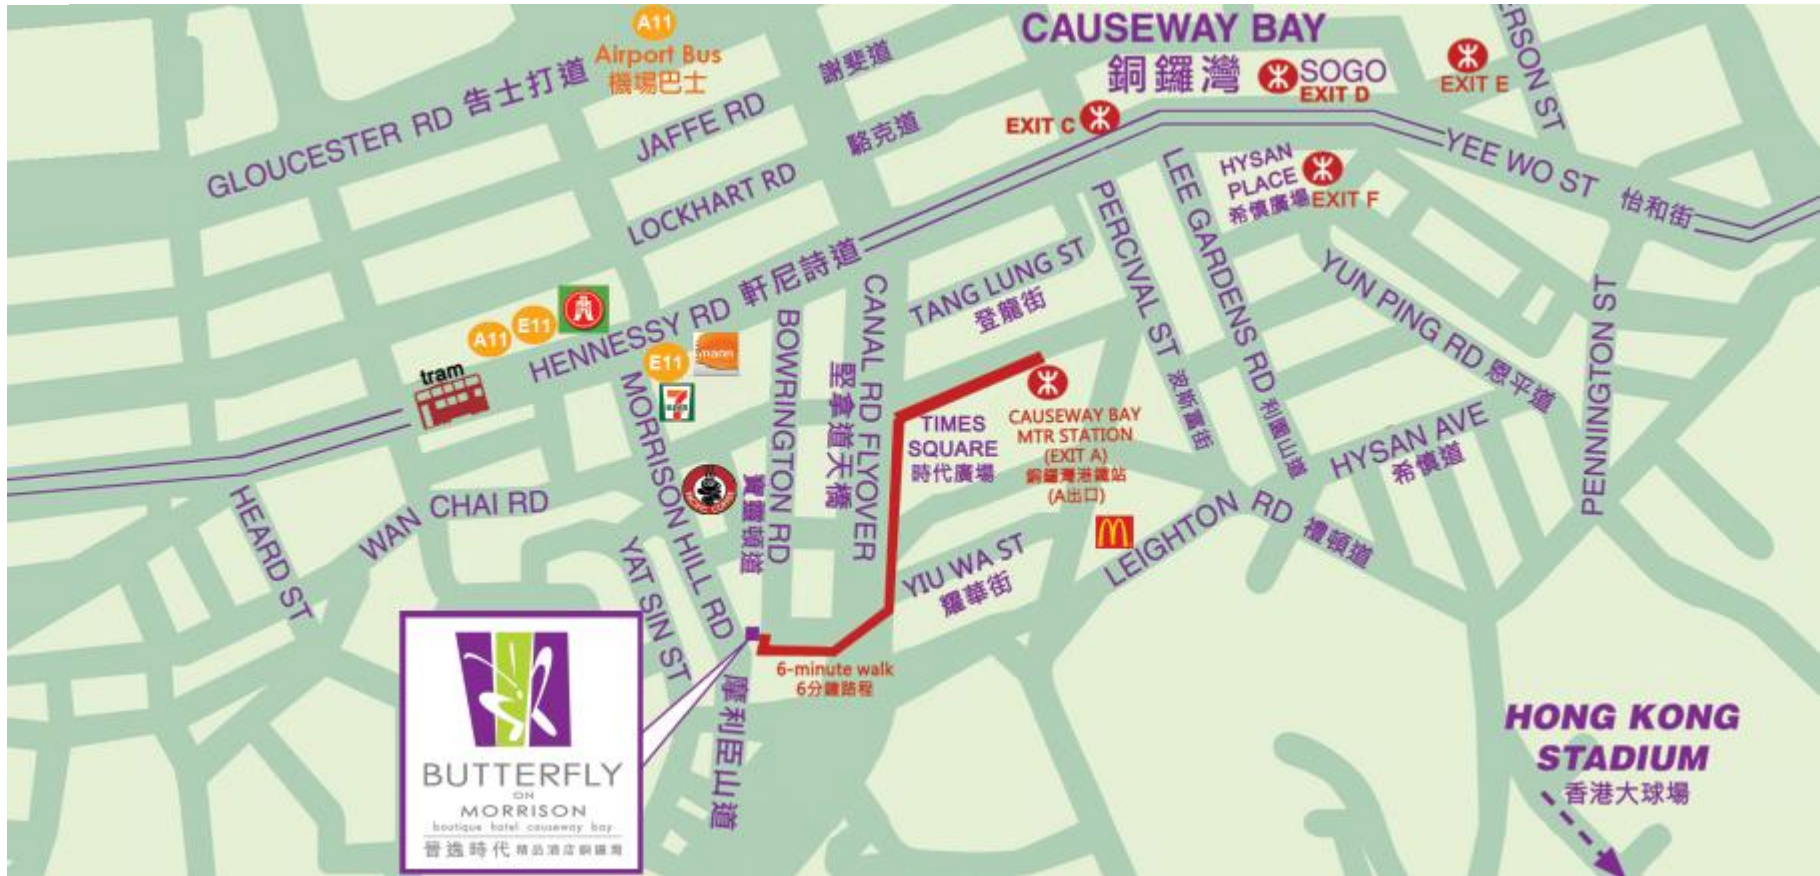

### Useful Shops Nearby 鄰近店舖：

**7-Eleven**

Opening Hours: 24 hours

**Hang Seng Bank**

Opening Hours: 09:00 - 16:30  
(Mon-Fri) ; 09:00 - 12:30 (Sat)

**Pacific Coffee**

Opening Hours: 07:30 - 21:30 (Mon-Fri)  
08:00 - 21:30 (Sat, Sun & Public Holiday)

**Mannings (lifestyle store)**

Opening Hours: 09:00 - 23:00

**McDonald's**

Opening Hours: 24 hours

### Convenient Access 便捷交通：

**Causeway Bay Station 銅鑼灣站**

(Exit A)

**Airport Bus 機場巴士**

Get on point 上車點：Gloucester Road 告士打道  
Drop off point 下車點：Hennessy Road 軒尼詩道  
(near Tonnochy Road 近杜老誌道)

**Airport Bus 機場巴士**

Get on point 上車點：Hennessy Road 軒尼詩道  
(next to Morrison Hill Road 摩理臣山道隔離)  
Drop off point 下車點：Hennessy Road 軒尼詩道  
(near Tonnochy Road 近杜老誌道)